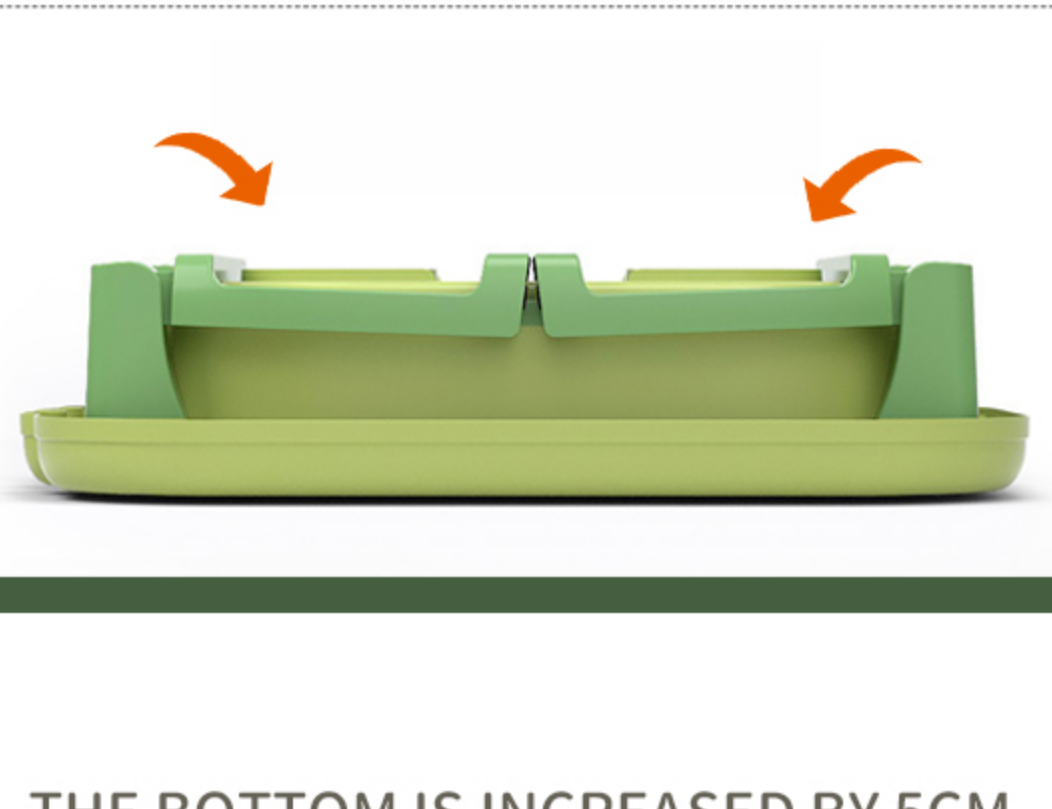

BABY BATH BUCKET

STABLE BALANCE,
PREVENT ROLLOVER

THICKENING AND HEIGHTENING
LOCK IN TEMPERATURE

JUST 3 STEPS,
EASY TO FOLD AND COLLECT

THE BOTTOM IS INCREASED BY 5CM,
RAPID DRAINAGE

PAIR WITH STOOL,
YOU CAN SIT AND TAKE A BATH

PRODUCT DETAILS

DRAIN PLUG

STOOL

SMOOTH EDGES