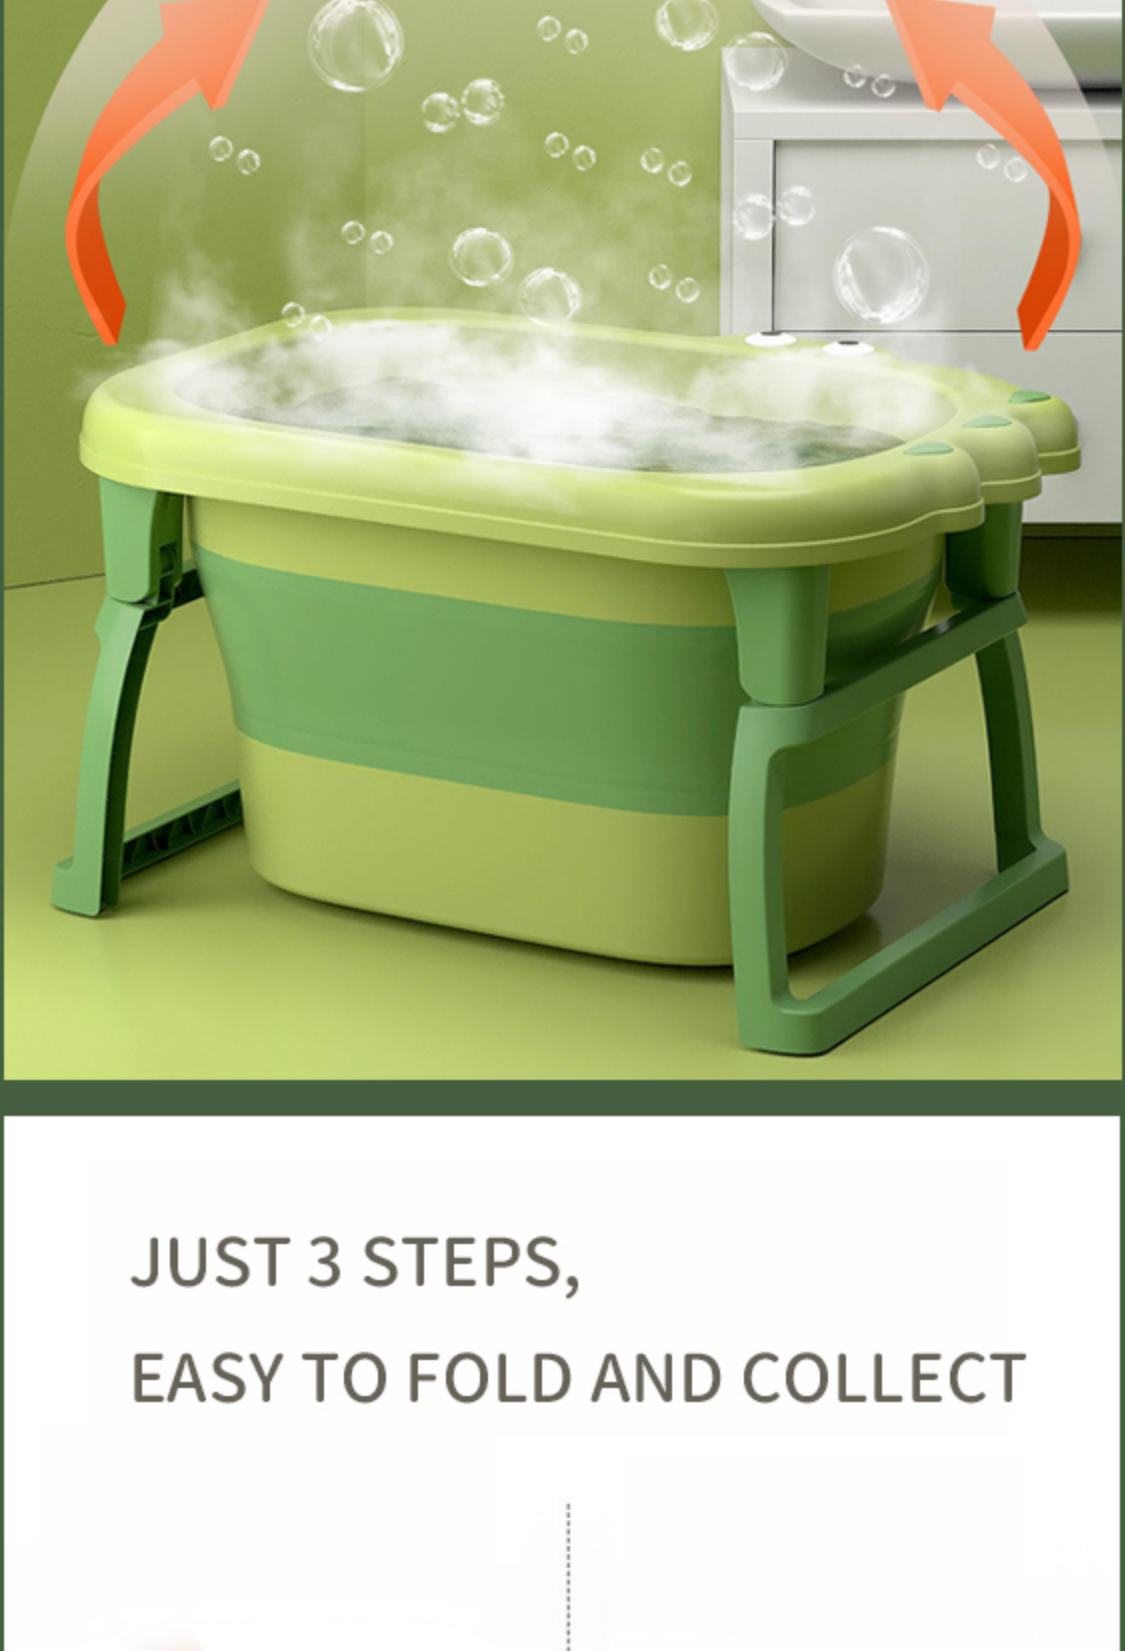

BABY BATH BUCKET

STABLE BALANCE,
PREVENT ROLLOVER

THICKENING AND HEIGHTENING
LOCK IN TEMPERATURE

JUST 3 STEPS,
EASY TO FOLD AND COLLECT

THE BOTTOM IS INCREASED BY 5CM,
RAPID DRAINAGE

PAIR WITH STOOL,
YOU CAN SIT AND TAKE A BATH

PRODUCT DETAILS

DRAIN PLUG

STOOL

SMOOTH EDGES