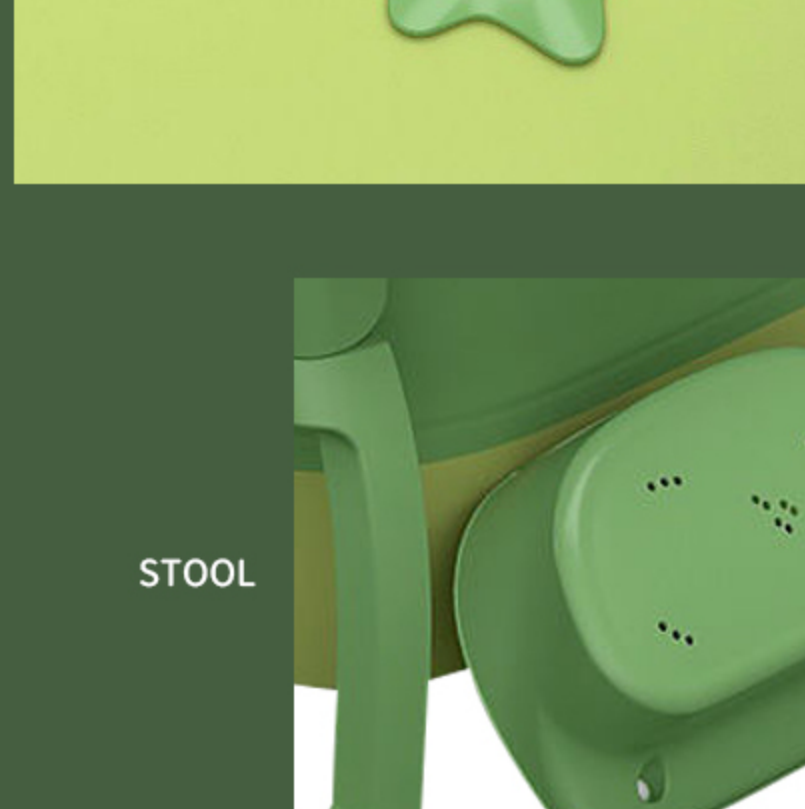

BABY BATH BUCKET

STABLE BALANCE,
PREVENT ROLLOVER

THICKENING AND HEIGHTENING
LOCK IN TEMPERATURE

JUST 3 STEPS,
EASY TO FOLD AND COLLECT

THE BOTTOM IS INCREASED BY 5CM,
RAPID DRAINAGE

PAIR WITH STOOL,
YOU CAN SIT AND TAKE A BATH

PRODUCT DETAILS

DRAIN PLUG

STOOL

SMOOTH EDGES