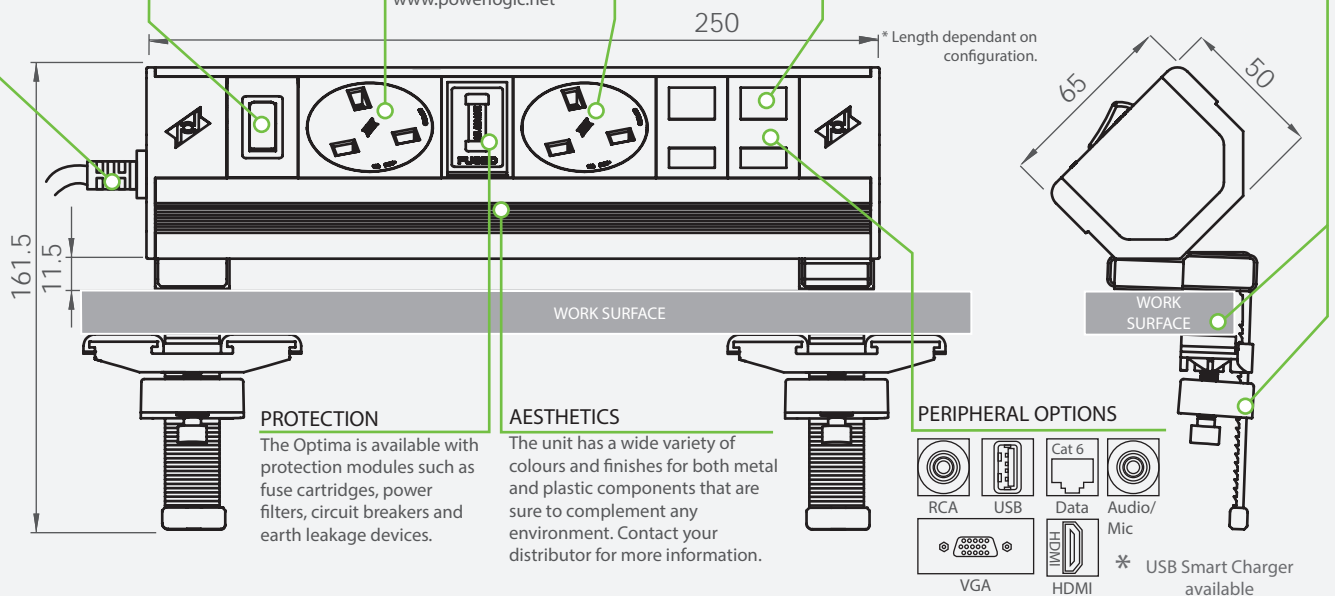

## POWER OUTLET ORIENTATION

Power outlets are pre-fitted at any angle in 45° increments.

## CONFIGURATIONS

The possibilities are nearly endless with a wide variety of power outlets, data/voice connections, switches and protection devices available in almost any configuration.

## MOUNTING OPTIONS

The unit has a wide variety of mounting options guaranteed to suit most applications. It can be mounted on almost any work surface ranging from up to 10mm to 50mm.

All measurements are in millimeters unless otherwise indicated