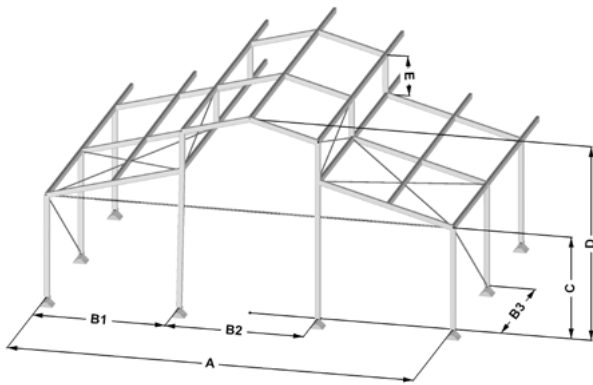

uniflex Levo P3N 15.3/400

uniflex Levo P3N 20.3/400

maxiflex Levo P1 25.5/400

Specifications		15,3	20,3	25,5
width	(A)	15,08m	20,08m	25,18m
gable division	(B1)	5,04m	5,04m	5,09m
gable division	(B2)	5,00m	5,00m	5,00m
truss distance	(B3)	5,00m	5,00m	5,00m
eave height	(C)	3,84m	3,84m	3,86m
ridge height	(D)	7,77m	8,58m	9,50m
roof extension height	(E)	1,48m	1,48m	1,53m
roof slope		18,00°	18,00°	18,00°
longest component		5,40m	8,45m	8,00m
profile dimension		200x120	200x120	300x120