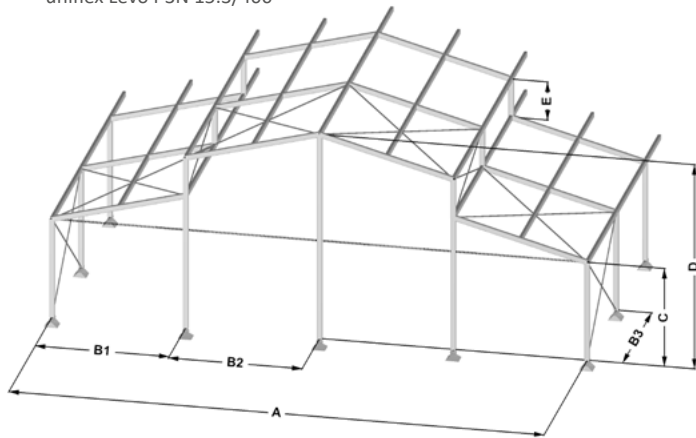

uniflex Levo P3N 15.3/400

uniflex Levo P3N 20.3/400

maxiflex Levo P1 25.5/400

Specifications		15,3	20,3	25,5
width	(A)	15,08m	20,08m	25,18m
gable division	(B1)	5,04m	5,04m	5,09m
gable division	(B2)	5,00m	5,00m	5,00m
truss distance	(B3)	5,00m	5,00m	5,00m
eave height	(C)	3,84m	3,84m	3,86m
ridge height	(D)	7,77m	8,58m	9,50m
roof extension height	(E)	1,48m	1,48m	1,53m
roof slope		18,00°	18,00°	18,00°
longest component		5,40m	8,45m	8,00m
profile dimension		200x120	200x120	300x120