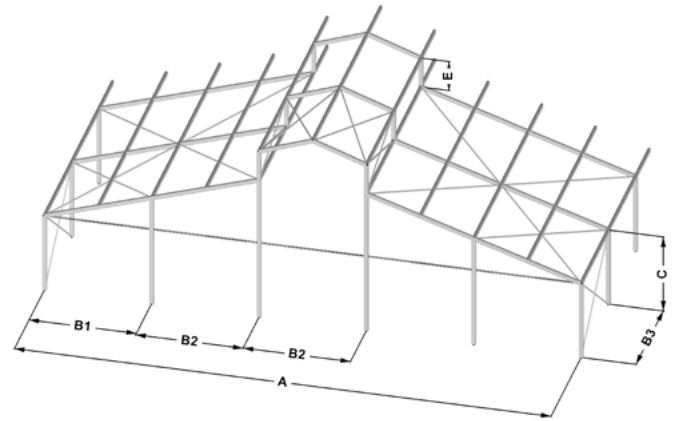

uniflex Levo P3N 15.3/400

uniflex Levo P3N 20.3/400

maxiflex Levo P1 25.5/400

Specifications		15,3	20,3	25,5
width	(A)	15,08m	20,08m	25,18m
gable division	(B1)	5,04m	5,04m	5,09m
gable division	(B2)	5,00m	5,00m	5,00m
truss distance	(B3)	5,00m	5,00m	5,00m
eave height	(C)	3,84m	3,84m	3,86m
ridge height	(D)	7,77m	8,58m	9,50m
roof extension height	(E)	1,48m	1,48m	1,53m
roof slope		18,00°	18,00°	18,00°
longest component		5,40m	8,45m	8,00m
profile dimension		200x120	200x120	300x120