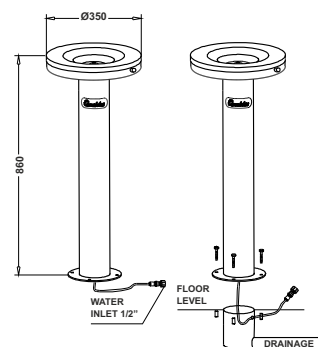

Models

M-2JRO

-Room temperature water jet operated by side push button.

Two heights:

M-2JRO 86

- Standard. Height: 860 mm.

M-2JRO 56

- For children. Height: 560 mm.