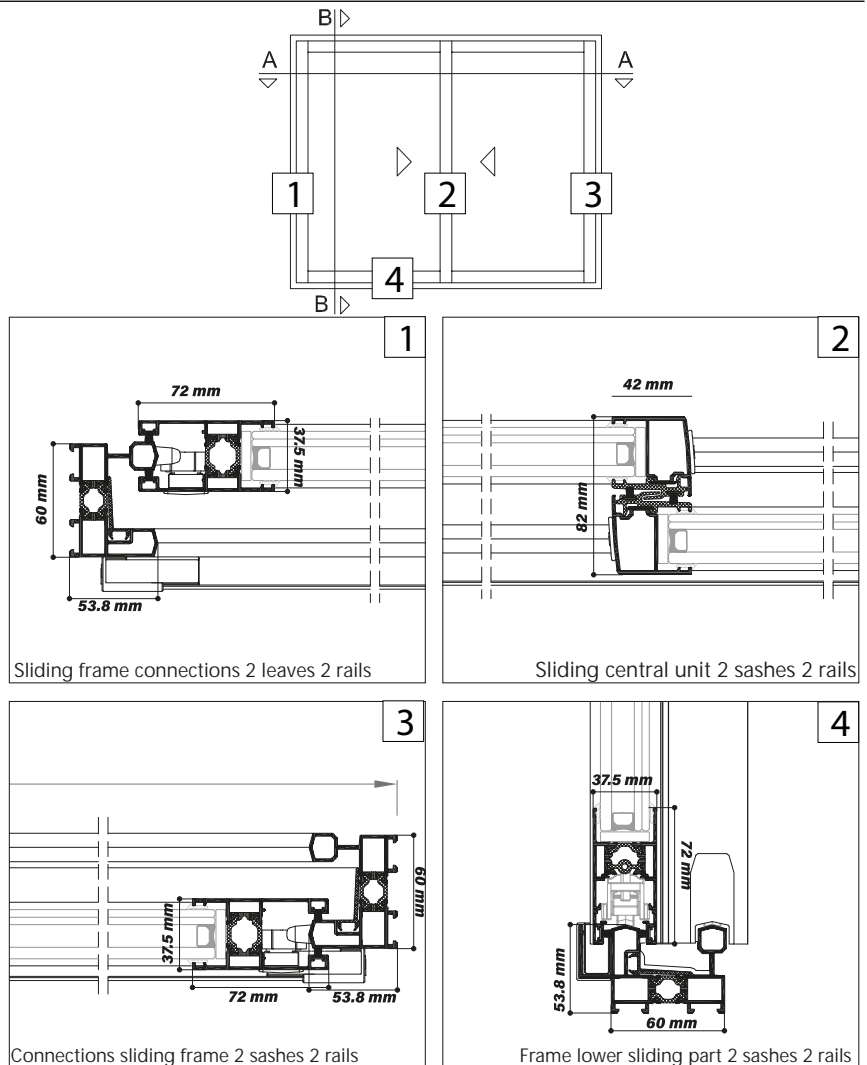

TECHNICAL SPECIFICATIONS