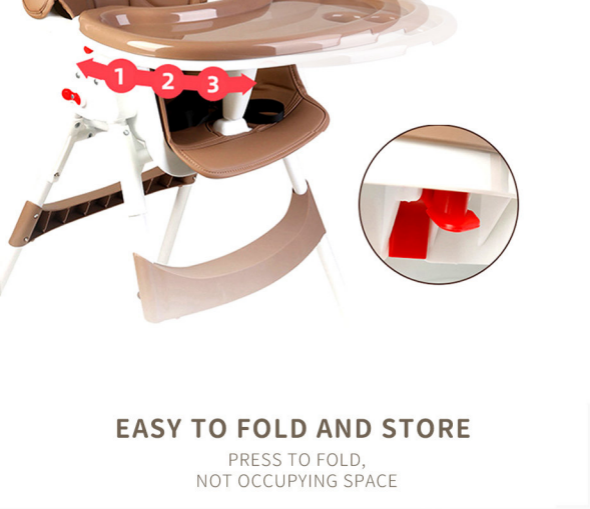

UPPER DINING, LOWER PLAYING
MORE CONVENIENT AND HYGIENIC

MULTI-FUNCTION, MOM'S GOOD HELPER

NOT JUST DINING, BUT ALSO PLAYING GAMES
BABY'S GOOD COMPANION

BABY DINING TABLE

GAME TABLE

EASY TO CLEAN

ADJUSTABLE HEIGHT ADAPT TO DIFFERENT ENVIRONMENTS

THE DINING CHAIR CAN BE ADJUSTED FOR HEIGHT,
ADAPT TO DIFFERENT AGES OF BABIES

PYRAMID STRUCTURE MORE STABLE TO PREVENT TIPPING

STABLE SUPPORT,
BABIES FEEL MORE AT EASE WHEN USING IT

THICKENED STEEL PIPE, STRONG LOAD-BEARING CAPACITY

THICKER STEEL PIPES
TO WITHSTAND GREATER WEIGHT

DINING PLATE THIRD GEAR ADJUSTABLE

PLATE ADJUSTMENT FOR EASY USE

EASY TO FOLD AND STORE

PRESS TO FOLD,
NOT OCCUPYING SPACE

PU MATERIAL, ANTI FOULING AND WATERPROOF