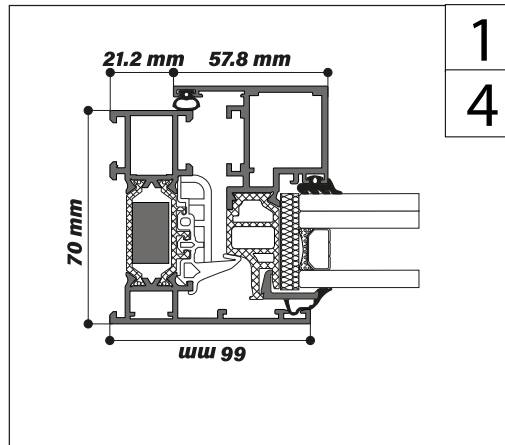

Glazing up to 35 mm

H 2800mm / SASH

150 kg / SASH

Coloring options
RAL / TEXTURÉ / ANODISÉ

COR 70

HIDDEN SASH

TECHNICAL SPECIFICATIONS

- 1** Open frame: tilt-and-turn rants
- 2** Options for: minimal frame, centralised handle and locking mechanism
- 3** Fixed frame
- 4** Frame: invisible hinges for sash opening
- 5** Centralised handle with minimalistic sash opening