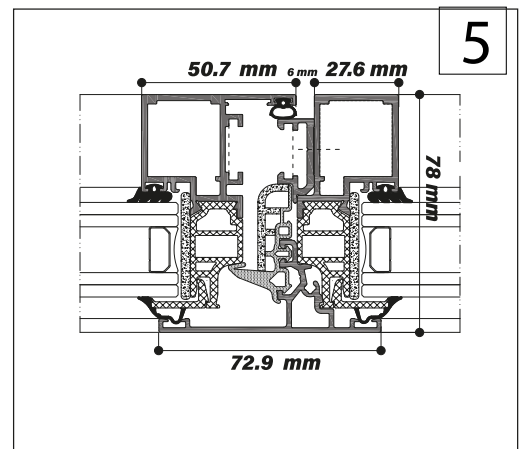

Glazing up to 35 mm

H 2800mm / SASH

150 kg / SASH

Coloring options
RAL / TEXTURÉ / ANODISÉ

COR 70

HIDDEN SASH

TECHNICAL SPECIFICATIONS

- 1** Open frame: tilt-and-turn rants
- 2** Options for: minimal frame, centralised handle and locking mechanism
- 3** Fixed frame
- 4** Frame: invisible hinges for sash opening
- 5** Centralised handle with minimalistic sash opening