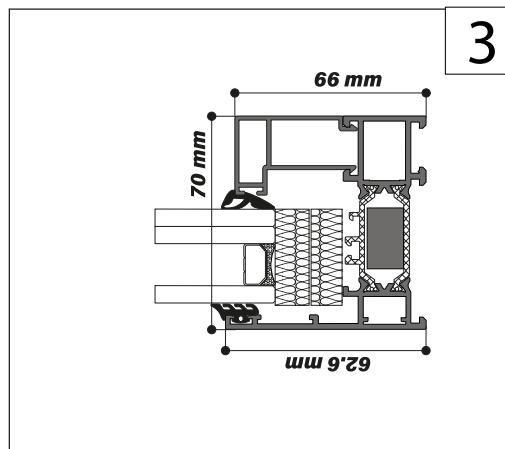

Glazing up to 35 mm

H 2800mm / SASH

150 kg / SASH

Coloring options
RAL / TEXTURÉ / ANODISÉ

COR 70

HIDDEN SASH

TECHNICAL SPECIFICATIONS

- 1** Open frame: tilt-and-turn rants
- 2** Options for: minimal frame, centralised handle and locking mechanism
- 3** Fixed frame
- 4** Frame: invisible hinges for sash opening
- 5** Centralised handle with minimalistic sash opening