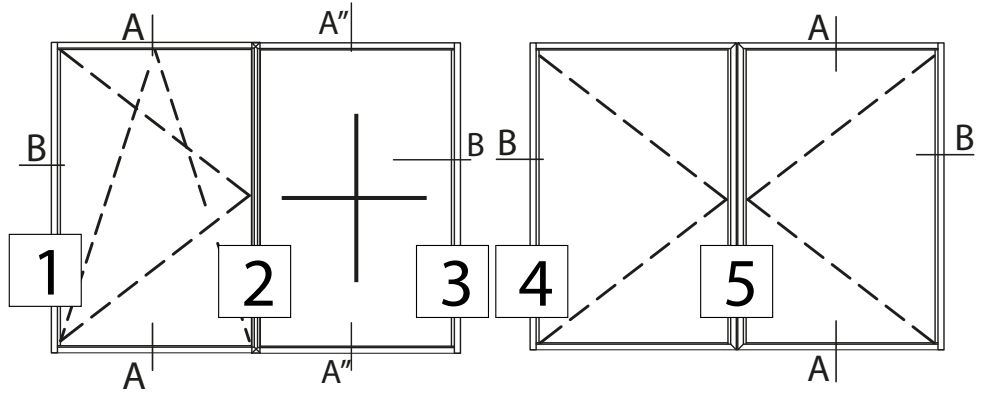

Glazing up to 35 mm

H 2800mm / SASH

150 kg / SASH

Coloring options
RAL / TEXTURÉ / ANODISÉ

COR 70

HIDDEN SASH

TECHNICAL SPECIFICATIONS

- 1** Open frame: tilt-and-turn rants
- 2** Options for: minimal frame, centralised handle and locking mechanism
- 3** Fixed frame
- 4** Frame: invisible hinges for sash opening
- 5** Centralised handle with minimalistic sash opening