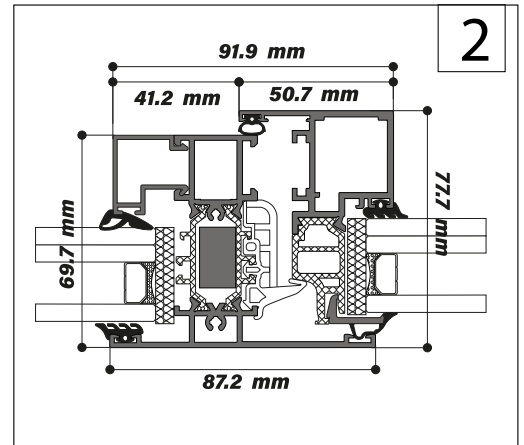

Glazing up to 35 mm

H 2800mm / SASH

150 kg / SASH

Coloring options
RAL / TEXTURÉ / ANODISÉ

COR 70

HIDDEN SASH

TECHNICAL SPECIFICATIONS

- 1** Open frame: tilt-and-turn rants
- 2** Options for: minimal frame, centralised handle and locking mechanism
- 3** Fixed frame
- 4** Frame: invisible hinges for sash opening
- 5** Centralised handle with minimalistic sash opening