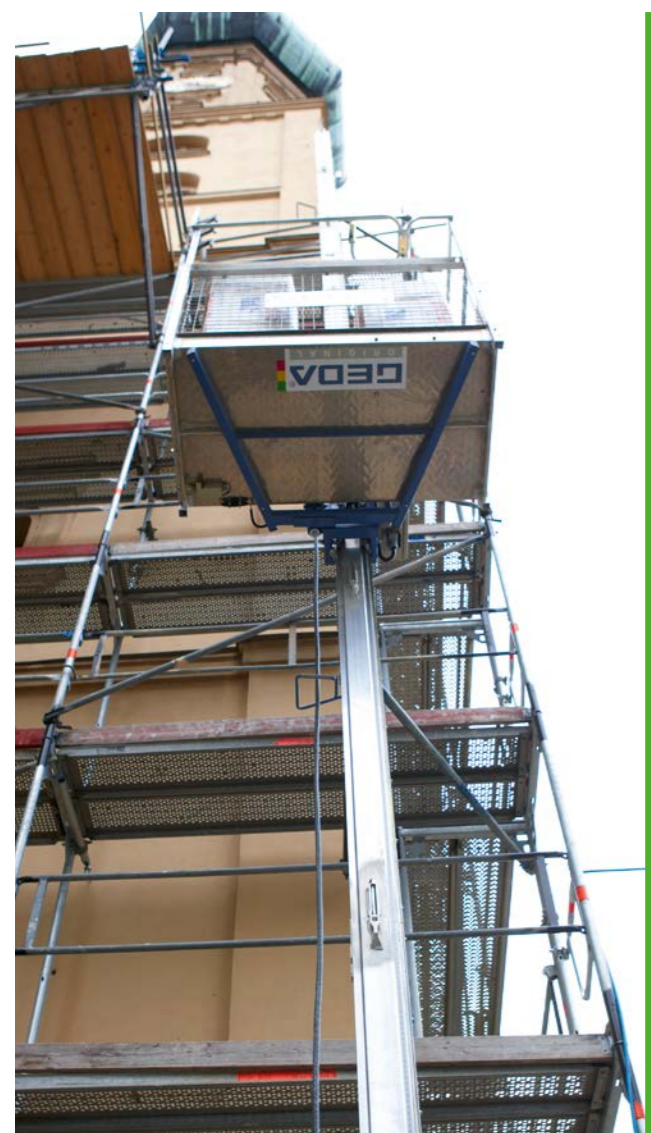

GEDA®
ORIGINAL

- ▷ Innovations
- ▷ Know-how
- ▷ Up-to-date production technologies

GEDA®
ORIGINAL

GEDA®
World-wide competence

GEDA®
300 Z

Your dealer:

Empty rectangular box for dealer information.

GEDA®
ORIGINAL

**GEDA-Dechentreiter
GmbH & Co. KG**

Mertinger Straße 60
86663 Asbach-Bäumenheim
Phone +49 (0) 906 9809-0
Fax +49 (0) 906 9809-50
info@geda.de
www.geda.de