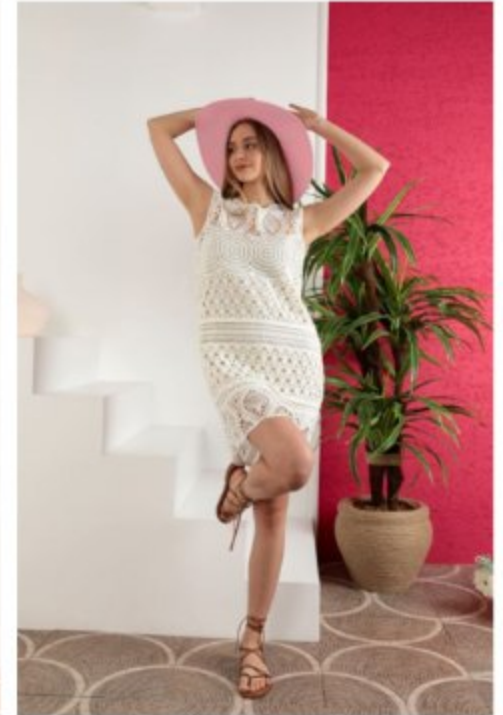

Embroidered Lace Fabric Unlined Women's Dress-Ecru

Please Sign Up to see wholesale prices