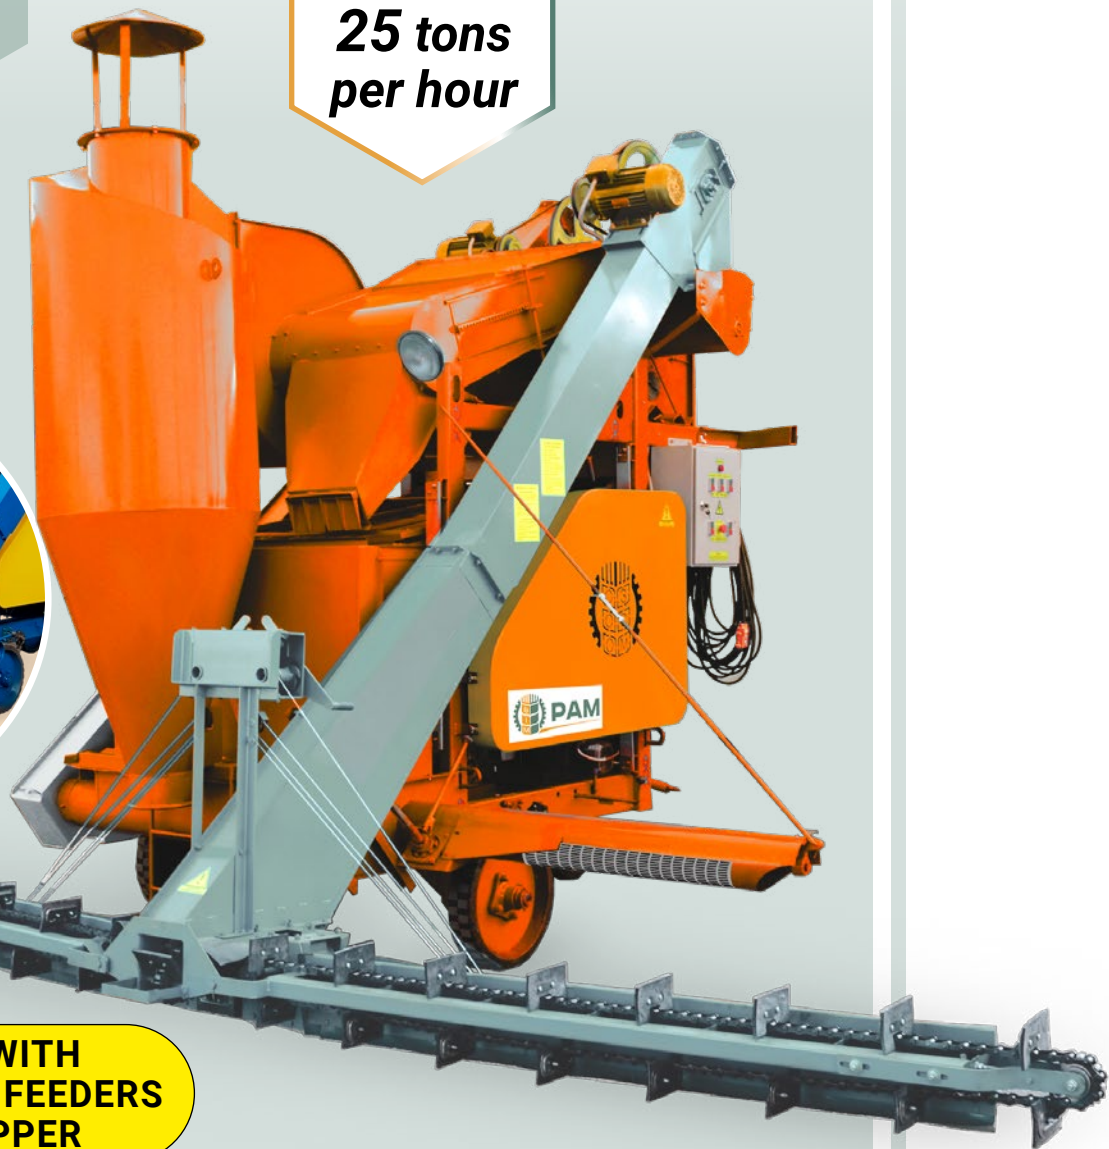

PAM

Grain Cleaning Innovation

**Self-propelled grain
cleaning machines
OBC-25C**

**High-quality
cleaning of
any grain,
seeds and
beans**

**Up to
25 tons
per hour**

**LOADS ITSELF WITH
GRAIN BY SCRAPER FEEDERS
OR FROM A HOPPER**

Main advantages of using the OBC-25C

- **Versatility** - used for cleaning any kind of grain and seeds
- **High quality cleaning** and minimal damage to the grain
- **Move independently** and load themselves with grain without help of other machines or people
- **Can independently load transport** up to 3 meters high
- **Easy and convenient** operation and maintenance

Model	OBC-25CB	OBC-25C	OBC-25CML
Performance, tons per hour	up to 25		
Type of grain loading	hopper	scraper feeders	
Mass, kg	1790	1935	1955
Capacity, kWt	8,95		
Electricity consumption, kWh per t	0,36		
Lighting , remote control	option	option	yes
Longer elevator, bumper	option	option	yes
Dimensions in effective position:			
Height, mm	3300	3300	3510
Length, mm	5110	4800	5100
Width, mm	3075	5300	5300
Additional options	auger	hopper and auger	