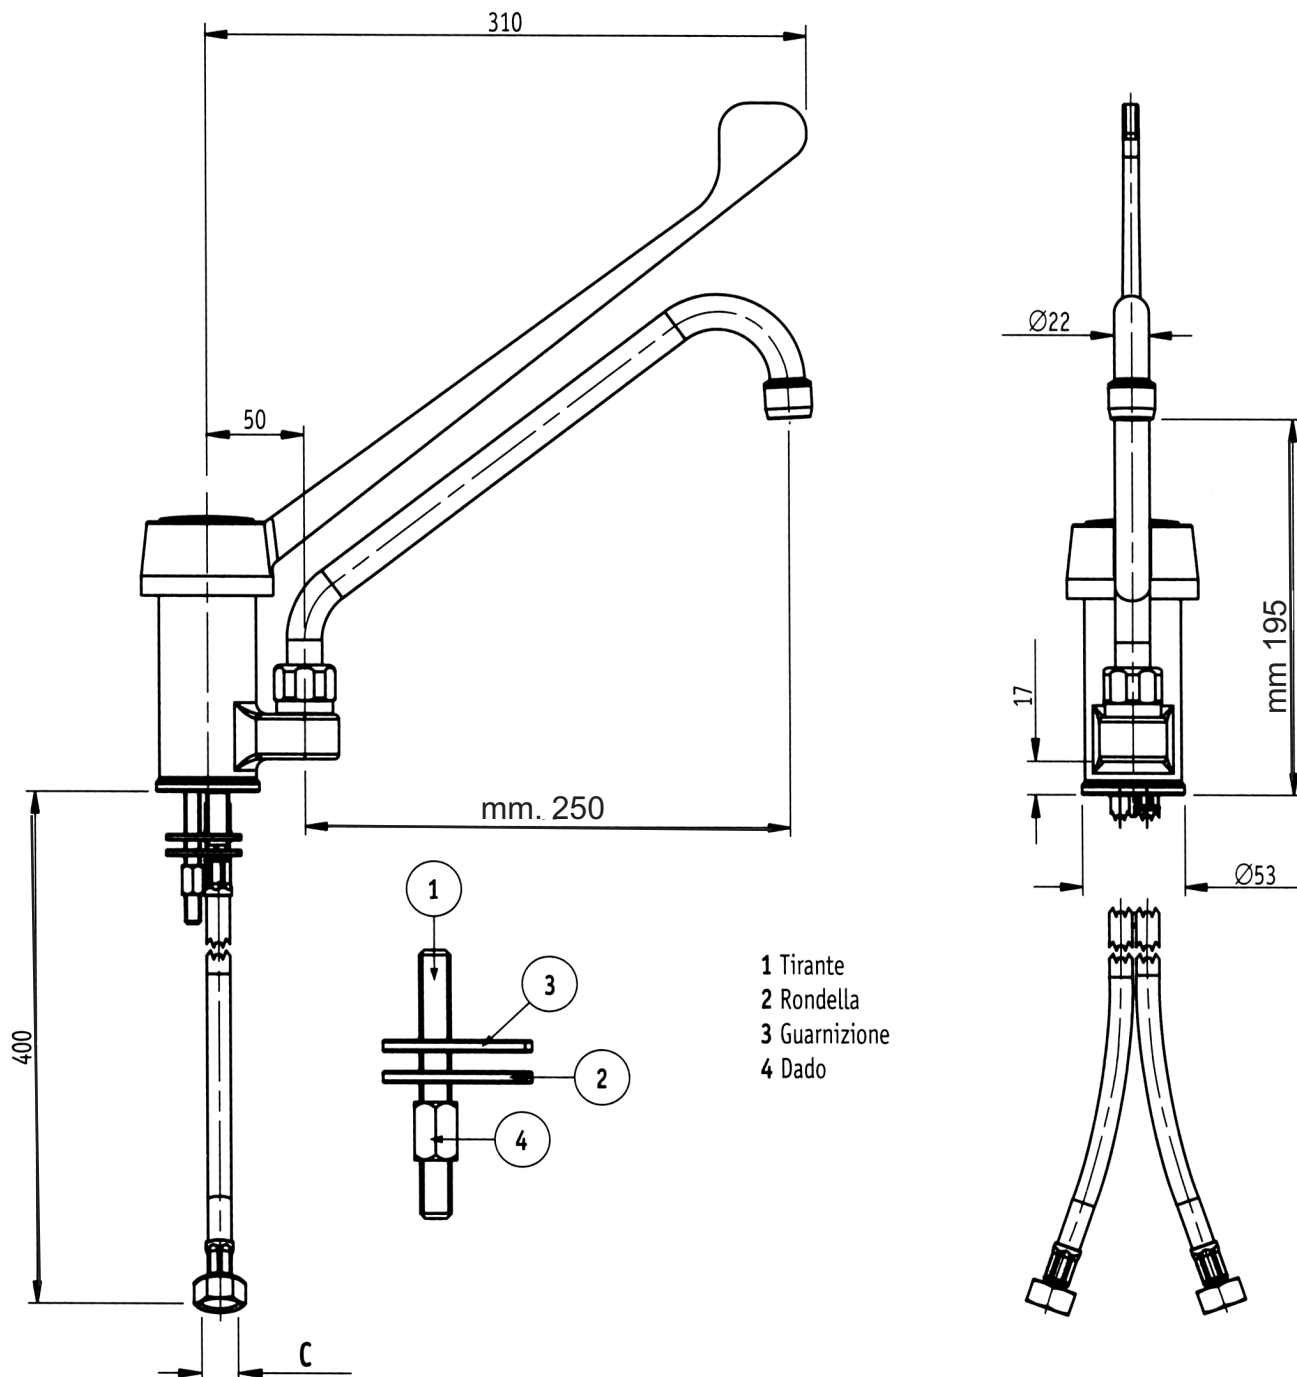

TASSINARI

RUBINETTERIE

"MARTE"

Code 3048
monobloc single-lever mixer tap "MARTE"
with spout and lever cm. 30

TASSINARI

RUBINETTERIE

"MARTE"

- Code 2949 - clinical lever black cm. 30
- Code 4511 - Cartridge
- Code 4553 - Spout cm. 25
- Code 4552 - Spout cm. 20