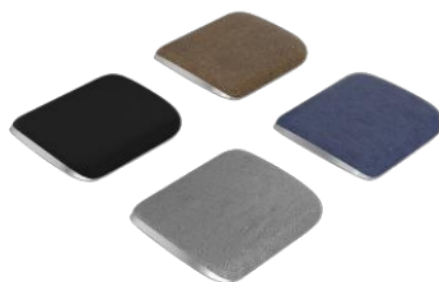

Tenking

FAST WIRELESS CHARGER 15W FABRIC FINISH WCR18

TECHNICAL DETAILS

Reference: WCR18
Input: 5V / 2A
Output: 5V / 1A
Quick charge Input: 9V / 1.67A
Quick charge output: 9V / 1.1A
Wireless output: 15W
Wireless Standard: Qi
Wireless charging distance: 6 - 8 mm
Conversion rate: 75%
Accessories: charging cable, manual, 100cm TYPE C to USB cable
Functions: charging for Qi enabled device

OTHER DETAILS

Material: Fabric + zinc alloy
Unit weight: 110g
Dimensions: 75*75*9.8mm
Colors: black, grey, blue, brown
MOQ: 500pcs
Certification: CE RoHS
Delivery time: sample approval approx. 7 days, mass production approx. 25 days
Droit Douane: 2.7%
HS Code: 8507800090