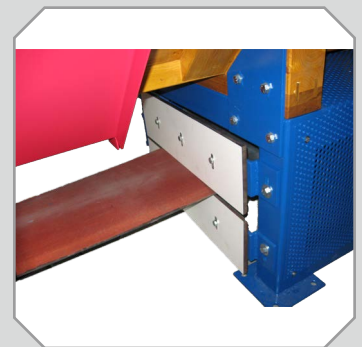

# TRANSTRON HL

Version 11/18

Conveyor system for transport  
of timber/logs

- **Durable** - in Technology and Performance
- **Fast** - in Cleaning and Maintenance
- **Flexible** - in Size and Application

## In a few words:

- High quality, low-wear system components
- Resistant against weather influences
- Long-term, stable detection results
  
- Indestructible and low-maintenance construction
- All system components easy accessible
- Maintenance friendly construction
  
- Size variations for different areas of use
- Multitude of different drives, belts, etc.
- Perfect fit for the wood industry