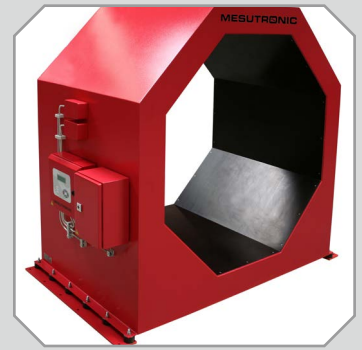

# TRANSTRON HL

Version 11/18

Conveyor system for transport  
of timber/logs

- **Durable** - in Technology and Performance
- **Fast** - in Cleaning and Maintenance
- **Flexible** - in Size and Application

## In a few words:

- High quality, low-wear system components
- Resistant against weather influences
- Long-term, stable detection results
  
- Indestructible and low-maintenance construction
- All system components easy accessible
- Maintenance friendly construction
  
- Size variations for different areas of use
- Multitude of different drives, belts, etc.
- Perfect fit for the wood industry