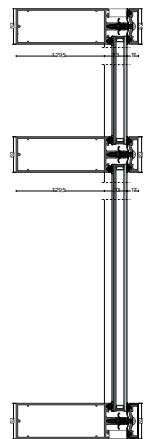

TECHNICAL SPECIFICATIONS