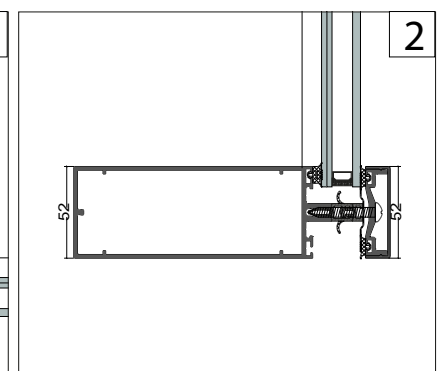

TECHNICAL SPECIFICATIONS