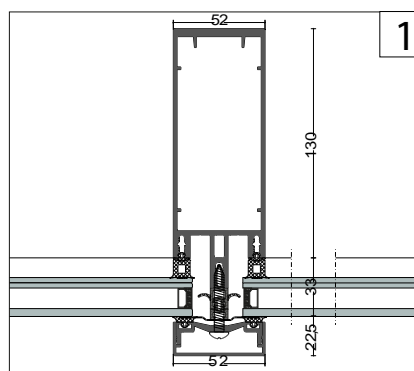

TECHNICAL SPECIFICATIONS