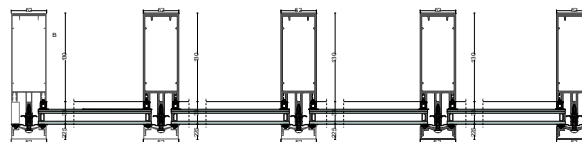

TECHNICAL SPECIFICATIONS