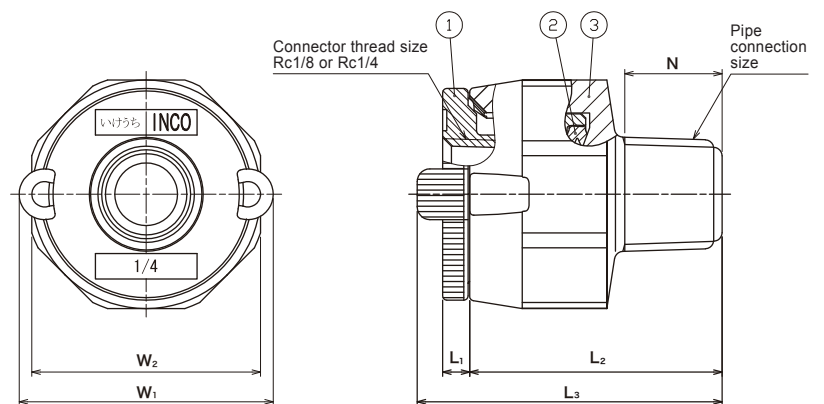

Quick-detachable Nozzle Connector

INCO

(Photo is INCO with a wide-angle flat spray nozzle YYP series)

[Features]

- Easy installation and removal by just attaching a nozzle to this connector.
- Made of highly chemical and heat resistant plastic.
- Nozzle connector thread size is Rc1/8 or Rc1/4.

INCO series

INCO series	
Structure	<ul style="list-style-type: none"> ● Two-piece structure comprising connector and adaptor. ● Easy installation and removal by just turning a connector 60°.
Material	<ul style="list-style-type: none"> ● Connector: PP ● Adaptor: PP or PPS ● Packing: FEPM

Pipe conn. size	Outer dimensions (mm)						Mass (g)	
	L ₁	L ₂	L ₃	W ₁	W ₂	N	PP	PPS
R1/8	3	27	33	30	27	8	9	12
R1/4	3	30	36	30	27	11.5	10	13
R3/8	3	30	36	30	27	12	11	14

① Nozzle connector ② Packing ③ Adaptor

INCO 1/8F PP (FEPM)

Connector thread size*
1/8F
1/4F

*"M" indicates male thread ("R" of the ISO standard) and "F" indicates female thread ("Rc" of the ISO standard).

Specifications of the products and contents of this leaflet are subject to change without prior notice for purpose of product improvement.