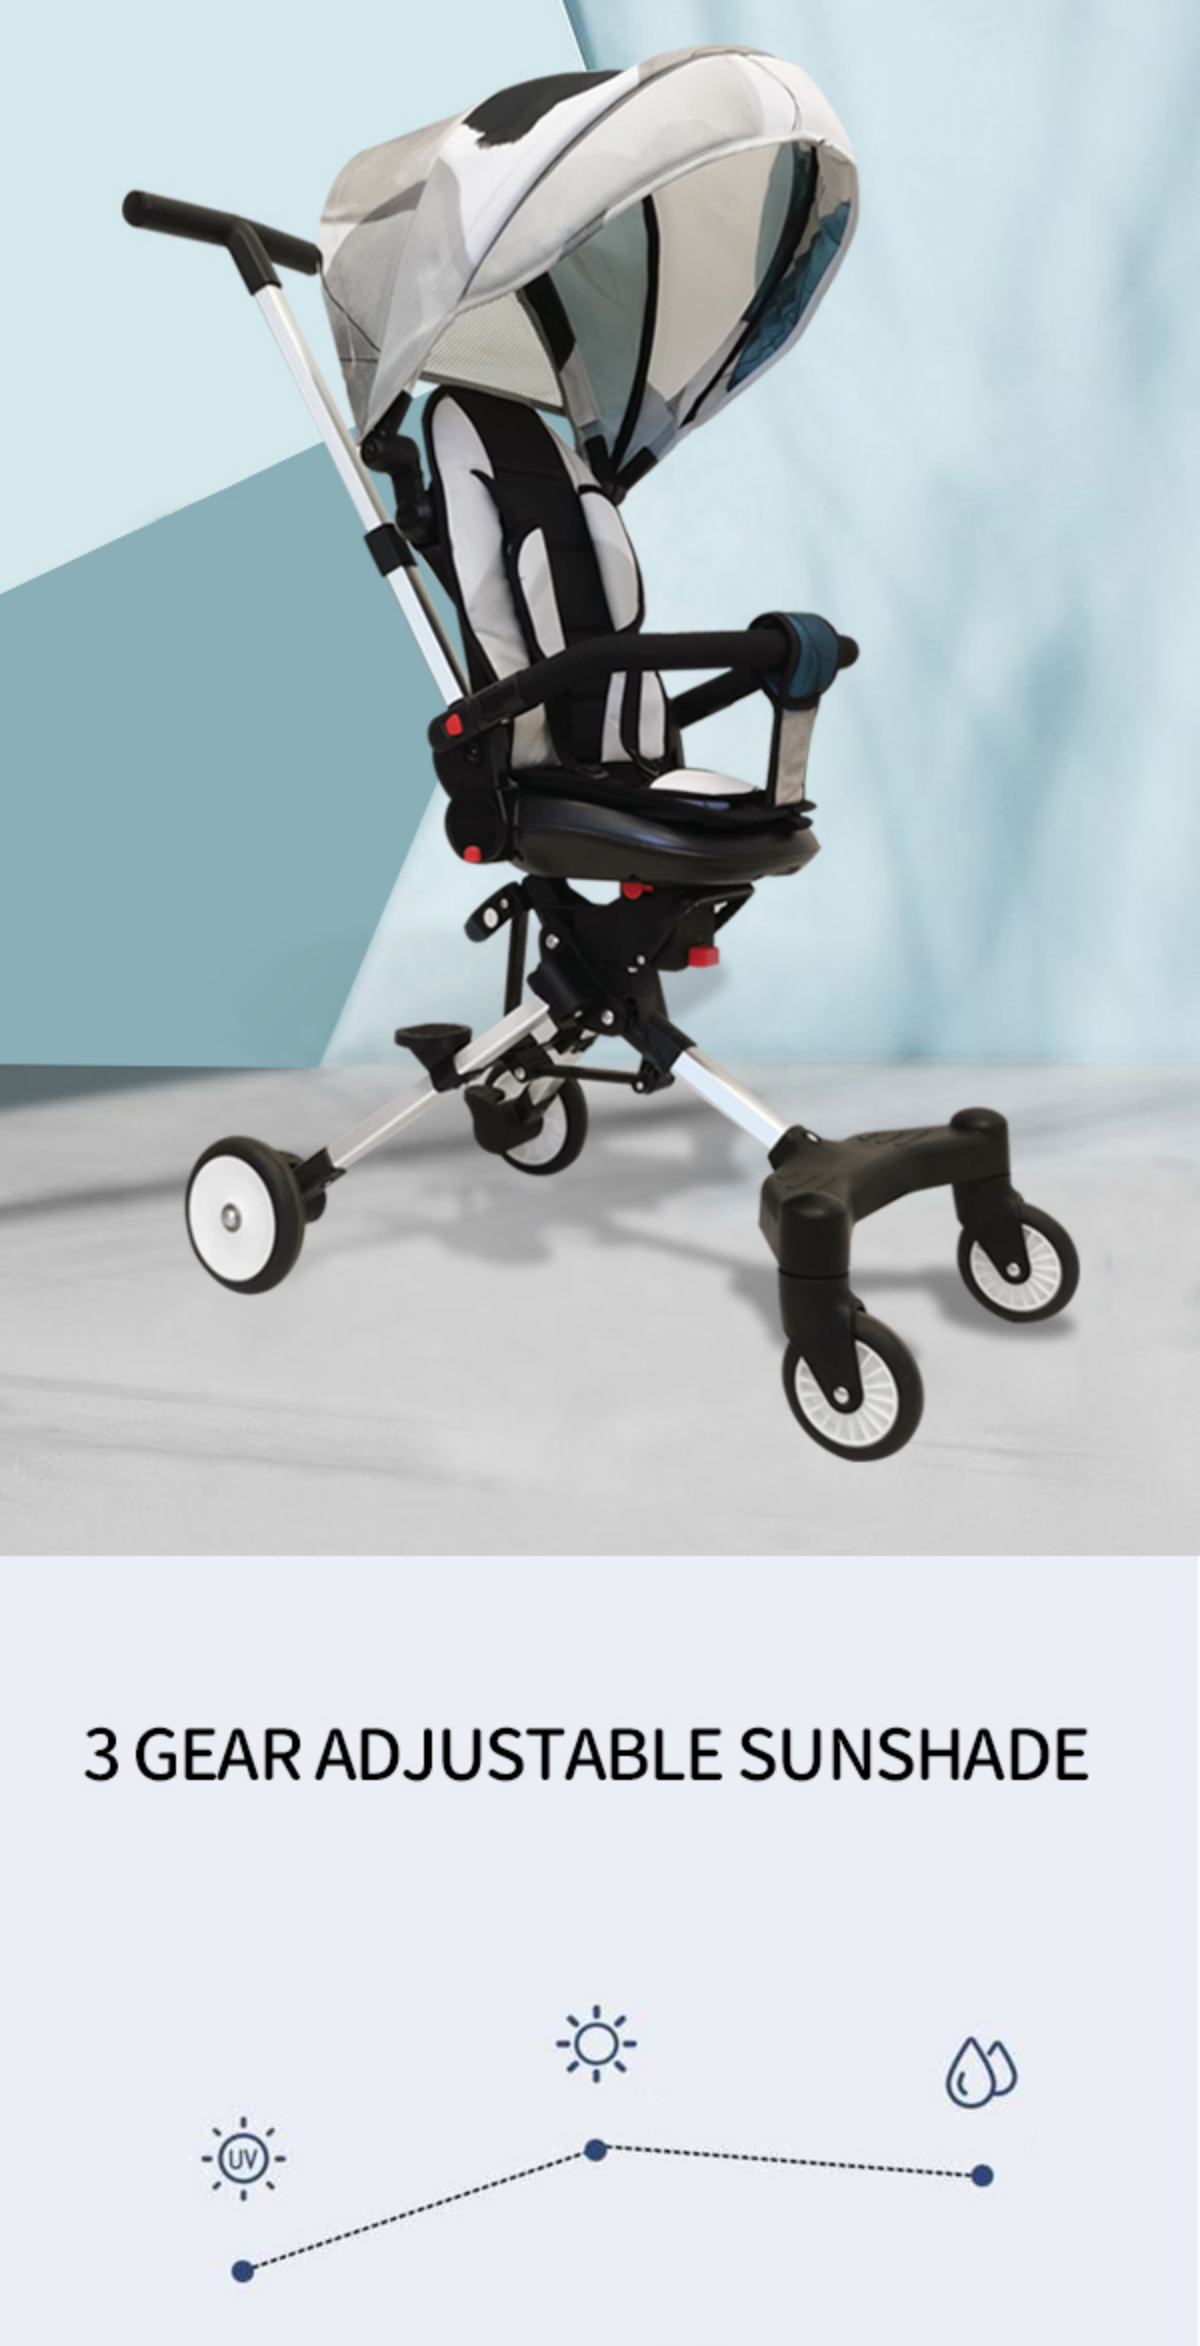

# BABY'S PORTABLE TROLLEY

## 3 GEAR ADJUSTABLE SUNSHADE

## STABLE SUPPORT, SAFE TO USE

## SLOPE SAFETY BRAKE