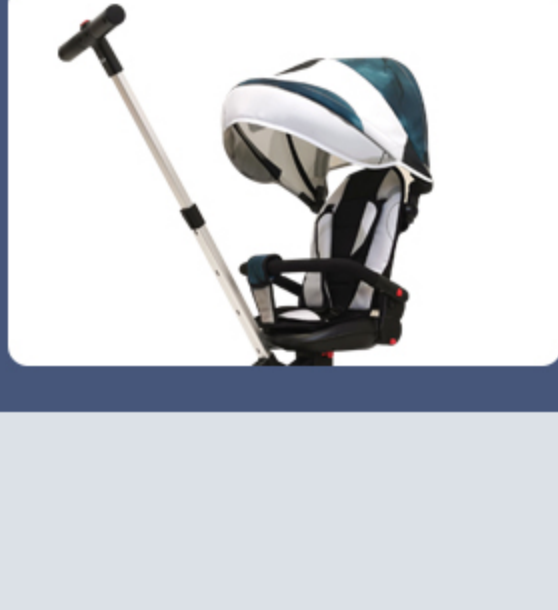

360° ROTATION, SWITCHING MODE