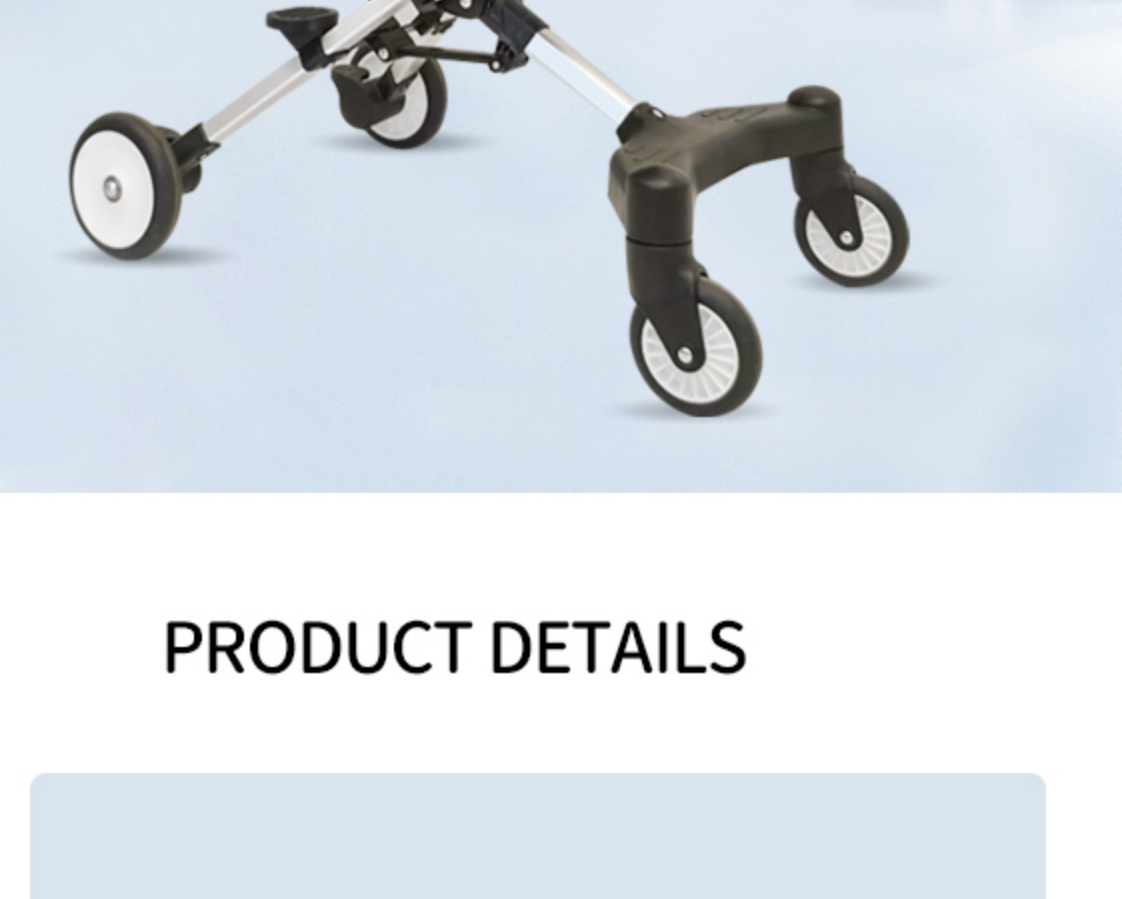

COMFORTABLE AND BREATHABLE