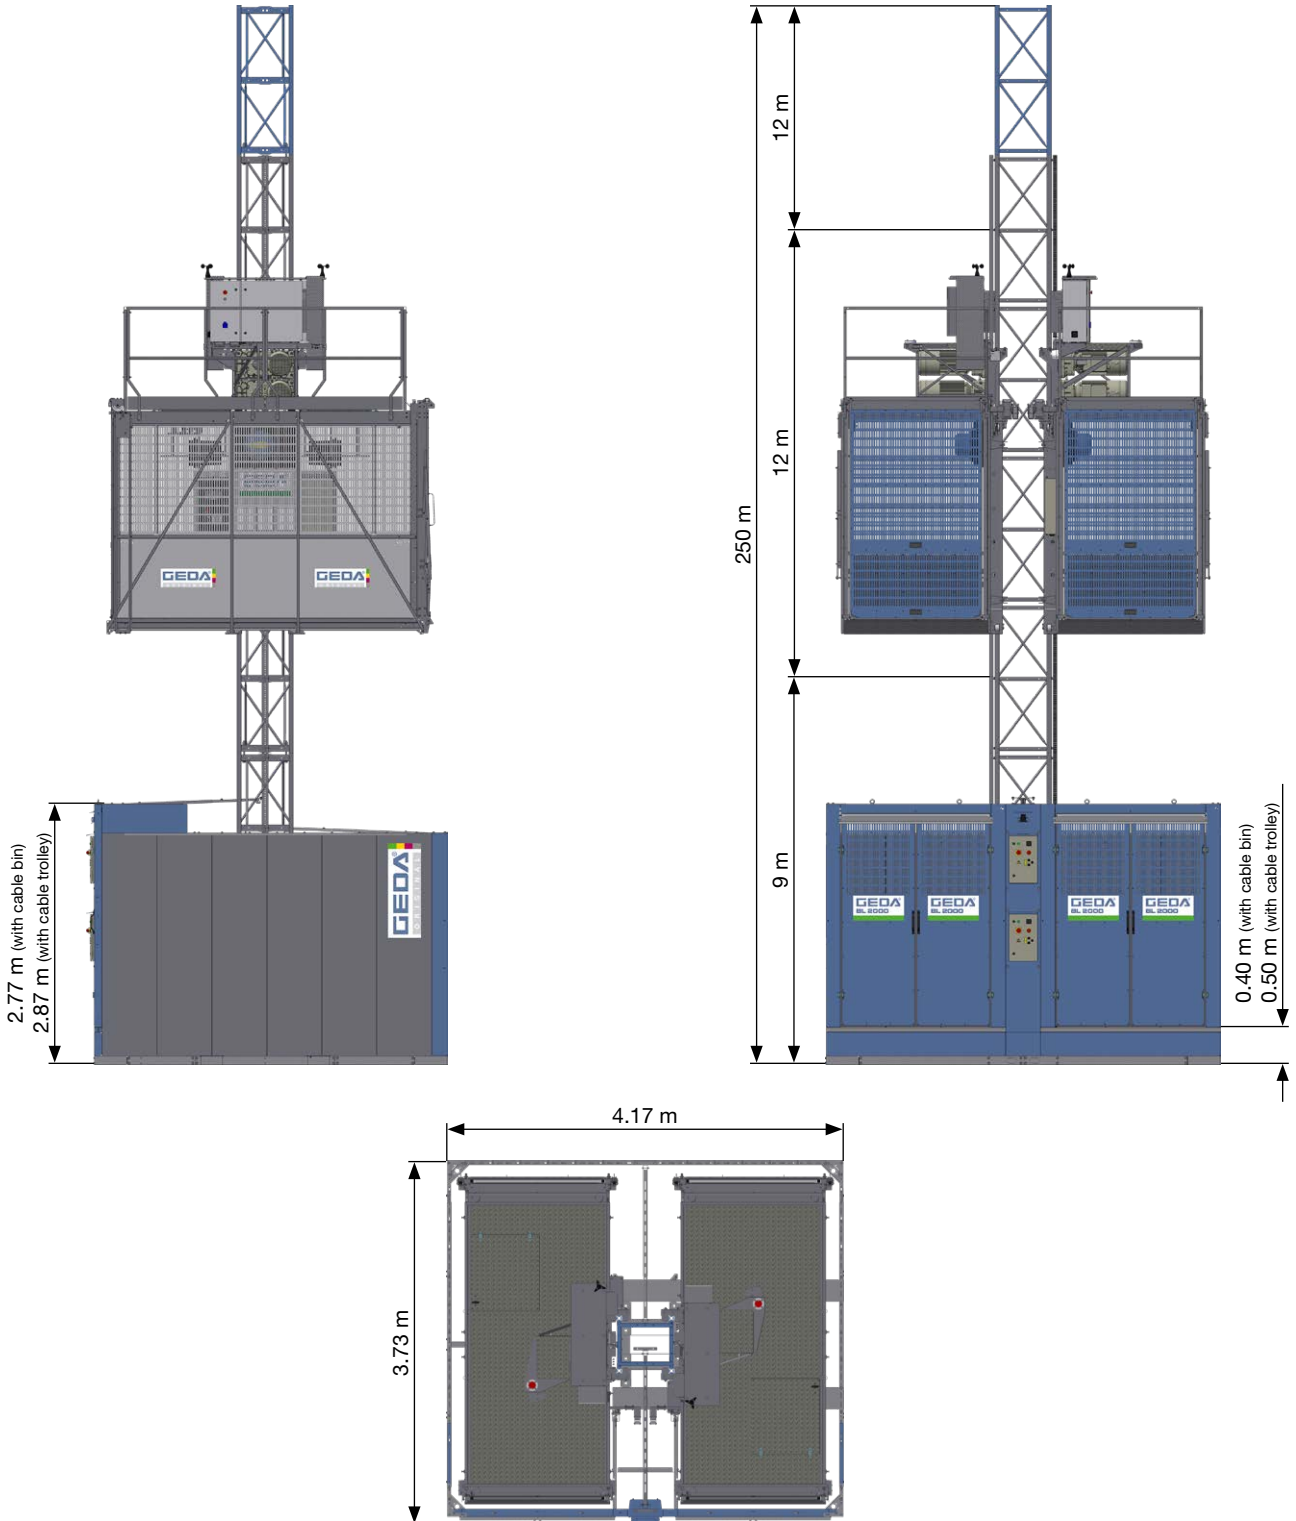

★ Load capacity up to 2000 kg material or 23 persons ★

★ Available in single or twin-design ★

★ Transport of the single-version as one unit on truck possible ★

★ Low access height - 400 mm ★

★ Extensive control options of the latest generation (CE-conformity) ★

★ Made in Germany ★

TECHNICAL DATA

Load capacity	2000 kg/23 persons
Platform dimension	1.45 x 3.20 x 2.10 m
Lifting speed	0-55 m/min
Lifting height	250 m
Power supply	32 kW/380-480 V/50-60 Hz/63 A

TECHNICAL DATA

Load capacity	2000 kg/23 persons
Platform dimension	1.45 x 3.20 x 2.10 m
Lifting speed	0-55 m/min
Lifting height	250 m
Power supply	2 x 32 kW/380-480 V/50-60 Hz/2 x 63 A

Your GEDA-dealer:

**GEDA-Dechentreiter
GmbH & Co. KG**