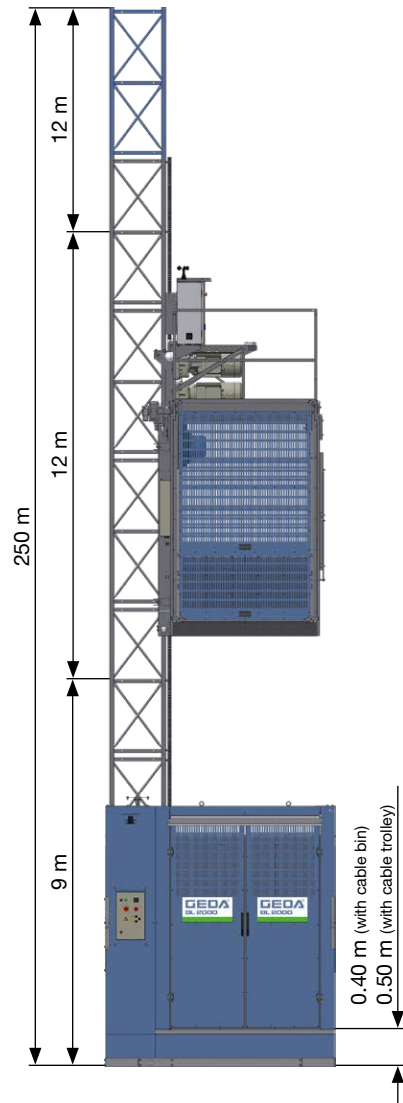

★ Load capacity up to 2000 kg material or 23 persons ★

★ Available in single or twin-design ★

★ Transport of the single-version as one unit on truck possible ★

★ Low access height - 400 mm ★

★ Extensive control options of the latest generation (CE-conformity) ★

★ Made in Germany ★

TECHNICAL DATA

Load capacity	2000 kg/23 persons
Platform dimension	1.45 x 3.20 x 2.10 m
Lifting speed	0-55 m/min
Lifting height	250 m
Power supply	32 kW/380-480 V/50-60 Hz/63 A

TECHNICAL DATA

Load capacity	2000 kg/23 persons
Platform dimension	1.45 x 3.20 x 2.10 m
Lifting speed	0-55 m/min
Lifting height	250 m
Power supply	2 x 32 kW/380-480 V/50-60 Hz/2 x 63 A

Your GEDA-dealer:

**GEDA-Dechentreiter
GmbH & Co. KG**