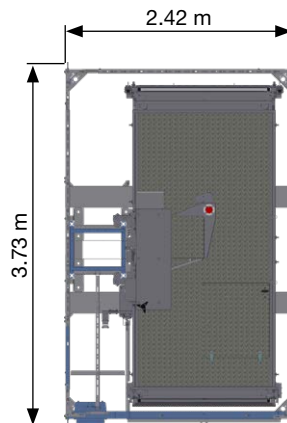

★ Load capacity up to 2000 kg material or 23 persons ★

★ Available in single or twin-design ★

★ Transport of the single-version as one unit on truck possible ★

★ Low access height - 400 mm ★

★ Extensive control options of the latest generation (CE-conformity) ★

★ Made in Germany ★

TECHNICAL DATA

Load capacity	2000 kg/23 persons
Platform dimension	1.45 x 3.20 x 2.10 m
Lifting speed	0-55 m/min
Lifting height	250 m
Power supply	32 kW/380-480 V/50-60 Hz/63 A

TECHNICAL DATA

Load capacity	2000 kg/23 persons
Platform dimension	1.45 x 3.20 x 2.10 m
Lifting speed	0-55 m/min
Lifting height	250 m
Power supply	2 x 32 kW/380-480 V/50-60 Hz/2 x 63 A

Your GEDA-dealer:

**GEDA-Dechentreiter
GmbH & Co. KG**