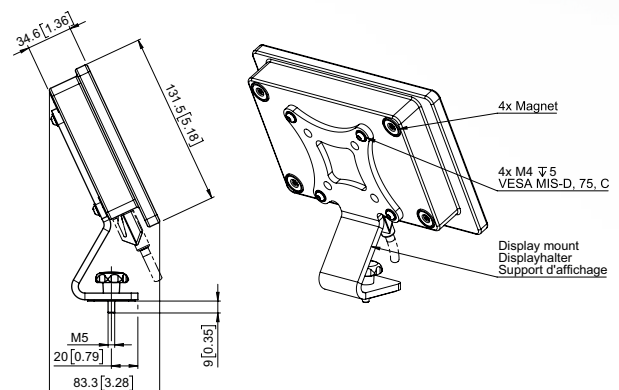

Main Data

Model	VISU-Touch
Panel type	7" LCD with LED backlight
Brightness	250 cd/m ²
Resolution	800x480
Contrast ratio	500 : 1
Touch screen	10 point Projected Capacitive Touch Screen
Viewing angle (H/V)	140°/130°
Operating temperature	0...70°C (32...158°F)
Storage temperature	-10...80°C (14...176°F)
CPU / Memory	1.2GHz 64-bit quad-core ARM Cortex-A53 / 1GB LPDDR2
Storage	microSD
Interface	Ethernet TCP/IP, PoE
Mounting	VESA Mount, 50x50 mm (1.97 x 1.97 in.)
Dimensions W x H x D	192.5 x 122.4 x 34.6 mm (7.58 x 4.82 x 1.36 in.)
Power consumption	10 Watt Typical, Normal Operation
Power input	24VDC input, PoE (36...57VDC)
Weight	1 kg (2.2 lbs.)

Further devices ready for VISU-Touch display

• Dimensions in mm (inch)

Switzerland (H.Q.): ZUMBACH Electronic AG, P.O. Box, CH-2552 Orpund, Phone +41(0)32 356 04 00, Fax +41(0)32 356 04 30, E-Mail: sales@zumbach.ch
Switzerland • Benelux • China • Czech Republic • France • Germany • India • Italy • Spain • Taiwan • United Kingdom • USA