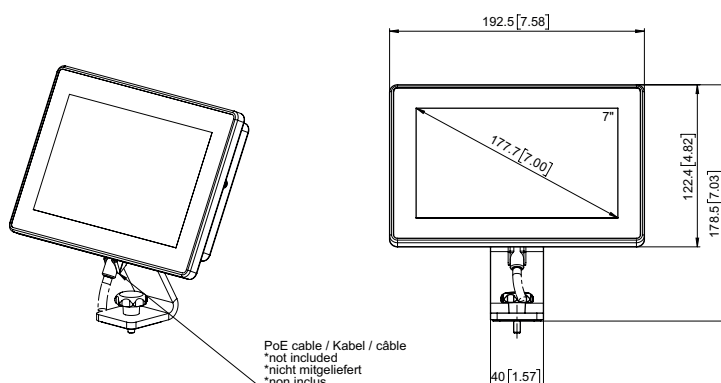

VISU-Touch

Rugged and compact 7" capacitive Touch Screen. This universal PoE (Power over Ethernet) powered touch screen enables display of the integrated web interface of the connected ZUMBACH sensor device. Such as ODAC, ODEX and MSD diameter and ovality gauges, KW lump/neckdowns detectors, Spark Tester systems, RAYEX S systems among others. Devices without PoE can be powered via the separate 24V input connector.

Advantages / Features

- Reactive performance
- Kiosk mode gives intuitive user friendliness
- Hot pluggable with just 1 standard Ethernet cable
- Up to 6 display characteristics – User definable
- Set point and tolerance inputs with colour variation for fast indication of in or out of specification
- Inbuilt terminal for extended device configuration/interrogation
- Can be used as localized display or remote networked display
- Base IP address can be re-configured to suit customized applications such as remote display within factory network
- Flexible use, compatible to all sensor devices without software/hardware adaptation

Main Data

Model	VISU-Touch
Panel type	7" LCD with LED backlight
Brightness	250 cd/m²
Resolution	800x480
Contrast ratio	500 : 1
Touch screen	10 point Projected Capacitive Touch Screen
Viewing angle (H/V)	140°/130°
Operating temperature	0...70°C (32...158°F)
Storage temperature	-10...80°C (14...176°F)
CPU / Memory	1.2GHz 64-bit quad-core ARM Cortex-A53 / 1GB LPDDR2
Storage	microSD
Interface	Ethernet TCP/IP, PoE
Mounting	VESA Mount, 50x50 mm (1.97 x 1.97 in.)
Dimensions W x H x D	192.5 x 122.4 x 34.6 mm (7.58 x 4.82 x 1.36 in.)
Power consumption	10 Watt Typical, Normal Operation
Power input	24VDC input, PoE (36...57VDC)
Weight	1 kg (2.2 lbs.)

Further devices ready for VISU-Touch display

• Dimensions in mm (inch)