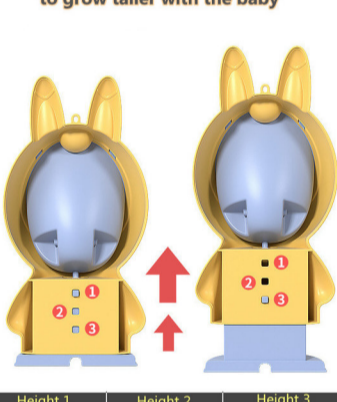

BABY URINATES

ROTATING FLOW ADD FUN

ADD FUN

CAN BE HUNG ON THE WALL

Three speed adjustment to grow taller with the baby

Height 1
47.5cm

Height 2
50.5cm

Height 3
53.5cm

Size of urinal after adjusting height