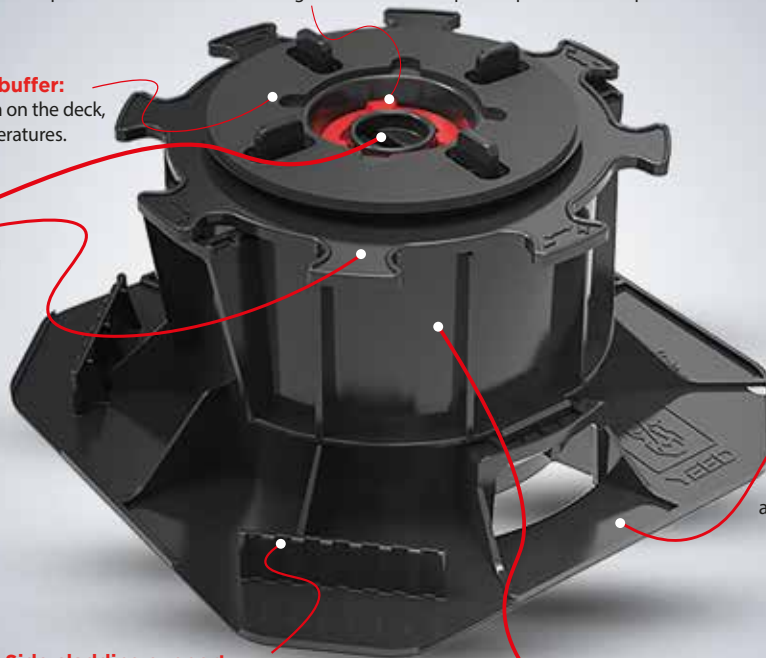

UNIQUE ON THE MARKET

a self-leveling or fixed head:

thanks to the red clamping ring, the head of the pedestal becomes self-leveling or fixed with a slope compensation of up to 5%.

Integrated noise buffer:

reduces noise and vibration on the deck, resistant to high temperatures.

UNIQUE ON THE MARKET

Adjustment ring:

adjusts the height of the pedestal according to the needs of the project; on the side or on the top, thanks to the YEED tightening key.